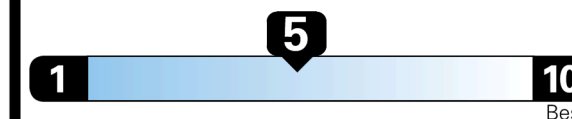

EPA DOT Fuel Economy and Environment

Fuel Economy
23 MPG
combined city/hwy
22 MPG
city
26 MPG
highway
4.3 gallons per 100 miles

SMALL SUVs range from 16 to 125 MPG. The best vehicle rates 142 MPGe.

Gasoline Vehicle

You spend
$1,250
more in fuel costs over 5 years compared to the average new vehicle.

Annual fuel cost
$1,550

Fuel Economy & Greenhouse Gas Rating (tailpipe only)