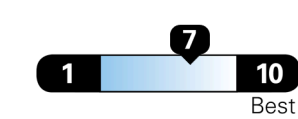

Gasoline Vehicle

You spend
\$1,250
 more in fuel costs over 5 years compared to the average new vehicle.

Annual fuel cost
\$1,550

Fuel Economy & Greenhouse Gas Rating (tailpipe only)

Smog Rating (tailpipe only)