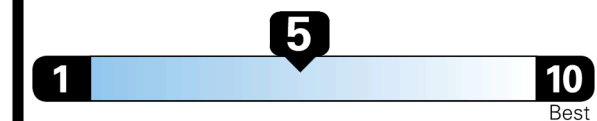

Fuel Economy & Greenhouse Gas Rating (tailpipe only)