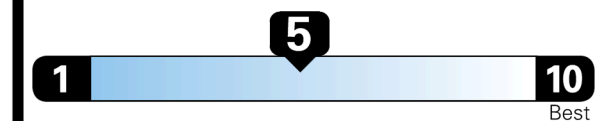

EPA DOT Fuel Economy and Environment

Gasoline Vehicle

Fuel Economy
22 MPG
combined city/hwy
19 MPG city
26 MPG highway
4.5 gallons per 100 miles

MINIVAN range from 20 to 48 MPG. The best vehicle rates 142 MPGe.

**You spend
$1,500
more in fuel costs
over 5 years
compared to the
average new vehicle.**

**Annual fuel cost
$1,600**

Fuel Economy & Greenhouse Gas Rating (tailpipe only)