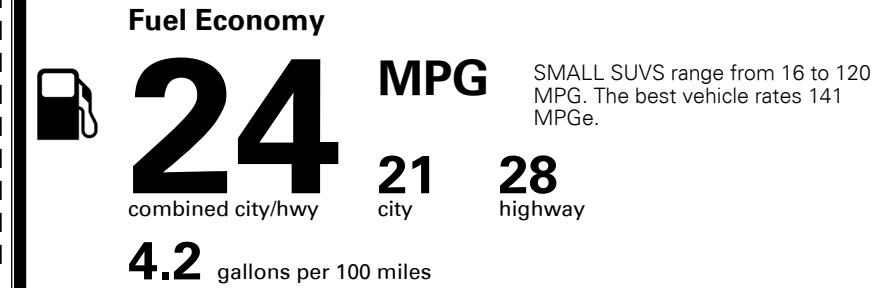

EXTERIOR

Smart (Hands-free) Power Liftgate
LED Headlamps w/ Auto Light Control
LED Fog Lights
Roof Rails

WARRANTY

10 Year/100,000 Mile Limited Powertrain Warranty
5 Year/60,000 Mile Limited Basic Warranty
5 Year/60,000 Mile Roadside Assistance

When you purchase this vehicle, Kia America, Inc. collects personal information you provide to the dealership. For information on our collection and use of personal information and your rights, please see our Privacy policy on www.kia.com.

MANUFACTURER'S SUGGESTED RETAIL PRICE ▶

$ 39,790.00

COMPARE SX AWD FEATURES

Added to/in place of standard EX AWD features
- 20" Gloss Black Alloy Wheels
- Panoramic Sunroof w/ Power Sunshade
- LED Projection Headlights
- LED Tail Lights
- Navigation w/10.25" Touchscreen & MapCare
- Highway Driving Assist (HDA)
- Power Passenger Seat
*Ask dealer for details

ADDITIONAL INSTALLED EQUIPMENT:

(In addition to or in place of standard features)
Sapphire Blue Paint $445.00
Cross Bars (Interim) $360.00
Carpeted Floor Mats $210.00
Cargo Net $50.00
Cargo Cover $190.00
Cargo Tray $115.00
Tow Hitch $475.00

MSRP INCLUDING OPTIONS $ 41,635.00

INLAND FREIGHT AND HANDLING $ 1,175.00

TOTAL MANUFACTURER'S SUGGESTED RETAIL PRICE ▶

$ 42,810.00

TOTAL ADDITIONAL WEIGHT: 75.7

**#1 LONG-TERM DEPENDABILITY
AMONG MASS MARKET BRANDS.**

EPA DOT Fuel Economy and Environment

Gasoline Vehicle