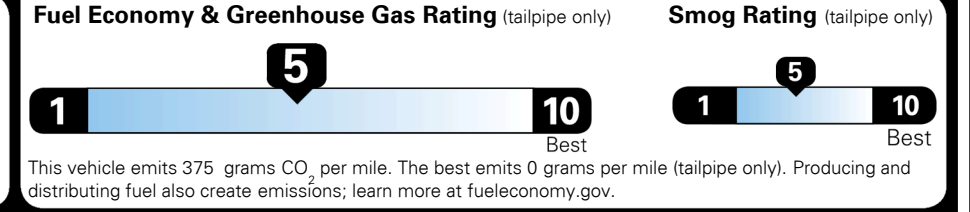

**You spend
$1,000
more in fuel costs
over 5 years
compared to the
average new vehicle.**

**Annual fuel cost
$1,700**

Actual results will vary for many reasons, including driving conditions and how you drive and maintain your vehicle. The average new vehicle gets 27 MPG and costs $7,500 to fuel over 5 years. Cost estimates are based on 15,000 miles per year at $ 2.70 per gallon. MPGe is miles per gasoline gallon equivalent. Vehicle emissions are a significant cause of climate change and smog.

fueleconomy.gov

Calculate personalized estimates and compare vehicles