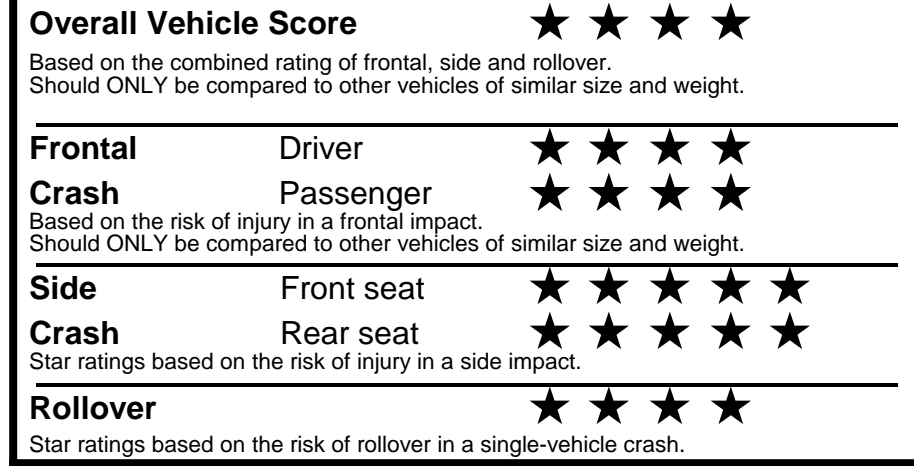

GOVERNMENT 5-STAR SAFETY RATINGS

Star ratings range from 1 to 5 stars (★★★★★) with 5 being the highest.
Source: National Highway Traffic Safety Administration (NHTSA).
www.safercar.gov or 1-888-327-4236

Manufacturer's suggested retail price includes Manufacturer's recommended pre-delivery service. License and title fees, state and local taxes and other dealer installed options and accessories are not included in the manufacturer's suggested retail price.

PARTS CONTENT INFORMATION

FOR VEHICLES IN THIS CAR LINE U.S./CANADIAN PARTS CONTENT: 50 %

MAJOR SOURCES OF FOREIGN PARTS: KOREA: 35%

NOTE: PARTS CONTENT DOES NOT INCLUDE FINAL ASSEMBLY, DISTRIBUTION, OR OTHER NON-PARTS COSTS.

FOR THIS VEHICLE FINAL ASSEMBLY POINT: WEST POINT, GA, USA

COUNTRY OF ORIGIN ENGINE: USA
TRANSMISSION: KOREA