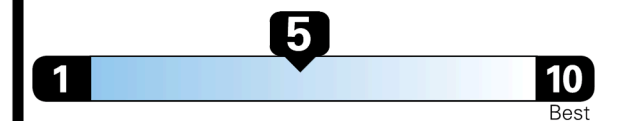

Fuel Economy & Greenhouse Gas Rating (tailpipe only)

This vehicle emits 360 grams CO₂ per mile. The best emits 0 grams per mile (tailpipe only). Producing and distributing fuel also create emissions; learn more at fuel economy.gov.

Actual results will vary for many reasons, including driving conditions and how you drive and maintain your vehicle. The average new vehicle gets 27 MPG and costs $6,500 to fuel over 5 years. Cost estimates are based on 15,000 miles per year at $ 2.35 per gallon. MPGe is miles per gasoline gallon equivalent. Vehicle emissions are a significant cause of climate change and smog.

fuel economy.gov

Calculate personalized estimates and compare vehicles