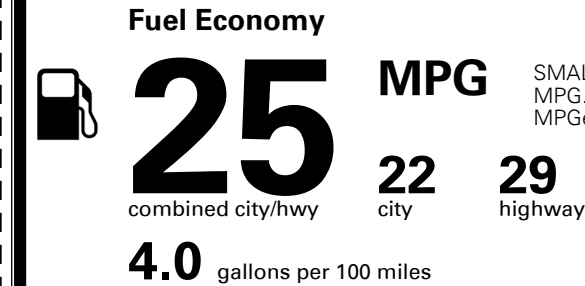

EPA DOT Fuel Economy and Environment

SMALL SUVs range from 16 to 125 MPG. The best vehicle rates 142 MPGe.

You spend $500 more in fuel costs over 5 years compared to the average new vehicle.

Annual fuel cost $1,400