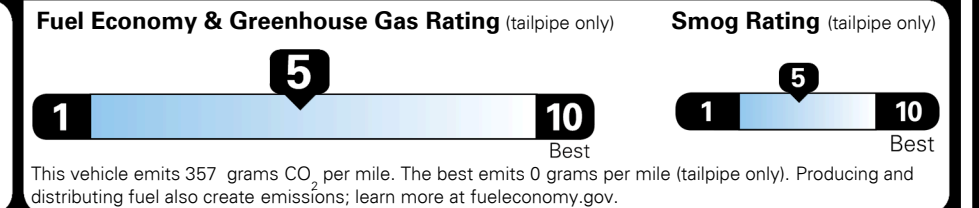

Actual results will vary for many reasons, including driving conditions and how you drive and maintain your vehicle. The average new vehicle gets 28 MPG and costs $8,000 to fuel over 5 years. Cost estimates are based on 15,000 miles per year at $ 2.95 per gallon. MPGe is miles per gasoline gallon equivalent. Vehicle emissions are a significant cause of climate change and smog.

fuel-economy.gov

Calculate personalized estimates and compare vehicles

GOVERNMENT 5-STAR SAFETY RATINGS

Overall Vehicle Score	Not Rated	
Based on the combined rating of frontal, side and rollover. Should ONLY be compared to other vehicles of similar size and weight.		
Frontal Crash	Driver	Not Rated
Based on the risk of injury in a frontal impact. Should ONLY be compared to other vehicles of similar size and weight.	Passenger	Not Rated
Side Crash	Front seat	Not Rated
Star ratings based on the risk of injury in a side impact.	Rear seat	Not Rated
Rollover	Not Rated	
Star ratings based on the risk of rollover in a single-vehicle crash.		

Star ratings range from 1 to 5 stars (★★★★★) with 5 being the highest.
Source: National Highway Traffic Safety Administration (NHTSA).
www.safercar.gov or 1-888-327-4236

Manufacturer's suggested retail price includes Manufacturer's recommended pre-delivery service. License and title fees, state and local taxes and other dealer installed options and accessories are not included in the manufacturer's suggested retail price.

PARTS CONTENT INFORMATION

FOR VEHICLES IN THIS CAR LINE U.S./CANADIAN PARTS CONTENT: 50 %

MAJOR SOURCES OF FOREIGN PARTS: KOREA: 35%

NOTE: PARTS CONTENT DOES NOT INCLUDE FINAL ASSEMBLY, DISTRIBUTION, OR OTHER NON-PARTS COSTS.

FOR THIS VEHICLE FINAL ASSEMBLY POINT: WEST POINT, GA, USA

COUNTRY OF ORIGIN
ENGINE: USA
TRANSMISSION: USA