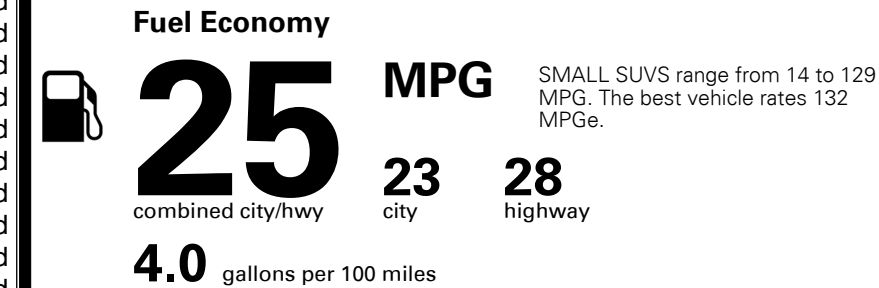

EPA DOT Fuel Economy and Environment

Gasoline Vehicle

You spend $750 more in fuel costs over 5 years
compared to the average new vehicle.

Annual fuel cost $1,750