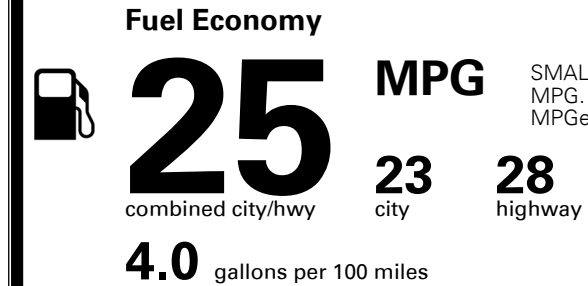

EPA DOT Fuel Economy and Environment

Gasoline Vehicle

SMALL SUVs range from 14 to 129 MPG. The best vehicle rates 132 MPGe.

You spend
$750
more in fuel costs
over 5 years
compared to the
average new vehicle.

Annual fuel cost
$1,750