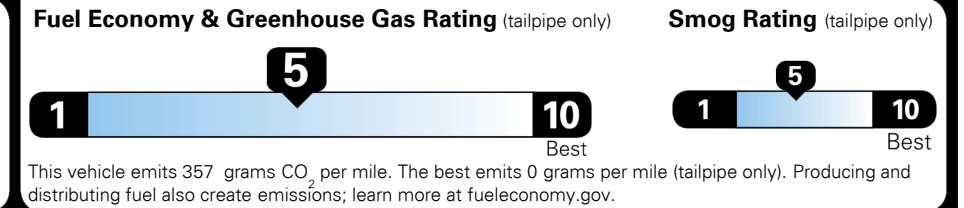

Actual results will vary for many reasons, including driving conditions and how you drive and maintain your vehicle. The average new vehicle gets 28 MPG and costs $8,000 to fuel over 5 years. Cost estimates are based on 15,000 miles per year at $ 2.95 per gallon. MPGe is miles per gasoline gallon equivalent. Vehicle emissions are a significant cause of climate change and smog.

fueleconomy.gov

Calculate personalized estimates and compare vehicles

GOVERNMENT 5-STAR SAFETY RATINGS

Overall Vehicle Score **Not Rated**

Based on the combined rating of frontal, side and rollover. Should ONLY be compared to other vehicles of similar size and weight.

Frontal Driver **Not Rated**

Crash Passenger **Not Rated**

Based on the risk of injury in a frontal impact. Should ONLY be compared to other vehicles of similar size and weight.

Side Front seat **Not Rated**

Crash Rear seat **Not Rated**

Star ratings based on the risk of injury in a side impact.

Rollover **Not Rated**

Star ratings based on the risk of rollover in a single-vehicle crash.

Star ratings range from 1 to 5 stars (★★★★★) with 5 being the highest.

Source: National Highway Traffic Safety Administration (NHTSA).

www.safercar.gov or 1-888-327-4236

Manufacturer's suggested retail price includes Manufacturer's recommended pre-delivery service. License and title fees, state and local taxes and other dealer installed options and accessories are not included in the manufacturer's suggested retail price.

PARTS CONTENT INFORMATION

FOR VEHICLES IN THIS CAR LINE U.S./CANADIAN PARTS CONTENT: 50 %

MAJOR SOURCES OF FOREIGN PARTS: KOREA: 35%

NOTE: PARTS CONTENT DOES NOT INCLUDE FINAL ASSEMBLY, DISTRIBUTION, OR OTHER NON-PARTS COSTS.

FOR THIS VEHICLE FINAL ASSEMBLY POINT: WEST POINT, GA, USA

COUNTRY OF ORIGIN

ENGINE: USA

TRANSMISSION: USA

*Ask dealer for details.

**Kia Connect may be currently unavailable for Model Year 2022 and newer vehicles sold or purchased in Massachusetts; please see owners.kia.com for updates on availability.

NOTE: When you purchase this vehicle, Kia America, Inc. collects personal information you provide to the dealership. For information on our collection and use of personal information and your rights, please see our Privacy Policy on www.kia.com.