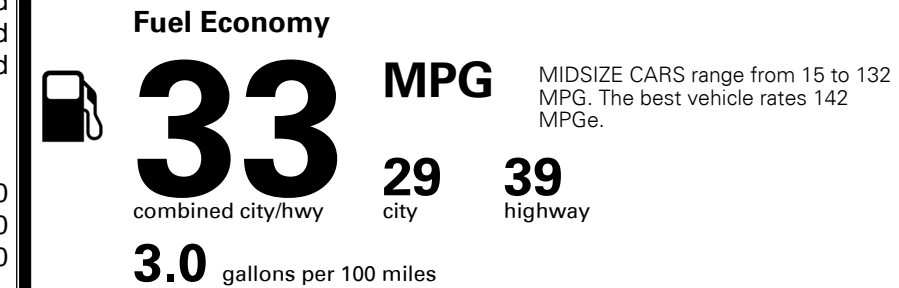

WARRANTY
10 Year/100,000 Mile Limited Powertrain Warranty
5 Year/60,000 Mile Limited Basic Warranty
5 Year/60,000 Mile Roadside Assistance

*Ask dealer for details.
**Kia Connect may be currently unavailable for Model Year 2022 and newer vehicles sold or purchased in Massachusetts; please see owners.kia.com for updates on availability.
NOTE: When you purchase this vehicle, Kia America, Inc. collects personal information you provide to the dealership. For information on our collection and use of personal information and your rights, please see our Privacy Policy on www.kia.com.

MANUFACTURER'S SUGGESTED RETAIL PRICE ▶

$ 19,590.00

COMPARE LXS FEATURES

Added to/in place of standard FE features
- 60/40 Split-Folding Rear Seats
- 16" Alloy Wheels

ADDITIONAL INSTALLED EQUIPMENT:
(In addition to or in place of standard features)
Carpeted Floor Mats $155.00
Auto-Dimming Mirror w/ HomeLink™ $350.00
Wheel Locks $60.00

MSRP INCLUDING OPTIONS

INLAND FREIGHT AND HANDLING

TOTAL MANUFACTURER'S SUGGESTED RETAIL PRICE ▶

$ 21,150.00

TOTAL ADDITIONAL WEIGHT: 10.1

EPA DOT Fuel Economy and Environment

Gasoline Vehicle

You save
$1,250
in fuel costs
over 5 years
compared to the
average new vehicle.

Annual fuel cost
$1,050