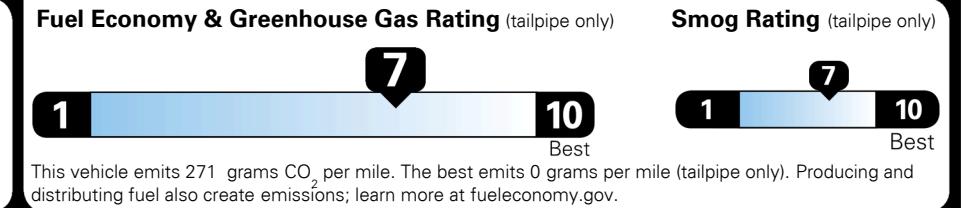

Actual results will vary for many reasons, including driving conditions and how you drive and maintain your vehicle. The average new vehicle gets 27 MPG and costs $6,500 to fuel over 5 years. Cost estimates are based on 15,000 miles per year at $ 2.35 per gallon. MPG is miles per gasoline gallon equivalent. Vehicle emissions are a significant cause of climate change and smog.

fuel economy.gov

Calculate personalized estimates and compare vehicles

GOVERNMENT 5-STAR SAFETY RATINGS

Overall Vehicle Score		★★★★★▲
Based on the combined rating of frontal, side and rollover. Should ONLY be compared to other vehicles of similar size and weight. ▲ Safety Concern: Visit www.safercar.gov or call 1-888-327-4236 for more details.		
Frontal	Driver	★★★★
Crash	Passenger	★★★
Based on the risk of injury in a frontal impact. Should ONLY be compared to other vehicles of similar size and weight.		
Side	Front seat	★★★★★
Crash	Rear seat	★★★★★▲
Star ratings based on the risk of injury in a side impact.		
Rollover		★★★★
Star ratings based on the risk of rollover in a single-vehicle crash.		

Star ratings range from 1 to 5 stars (★★★★★) with 5 being the highest.
Source: National Highway Traffic Safety Administration (NHTSA).
www.safercar.gov or 1-888-327-4236

Manufacturer's suggested retail price includes Manufacturer's recommended pre-delivery service. License and title fees, state and local taxes and other dealer installed options and accessories are not included in the manufacturer's suggested retail price.

PARTS CONTENT INFORMATION

FOR VEHICLES IN THIS CAR LINE U.S./CANADIAN PARTS CONTENT: 15 %

MAJOR SOURCES OF FOREIGN PARTS:
MEXICO: 45%
KOREA: 40%

NOTE: PARTS CONTENT DOES NOT INCLUDE FINAL ASSEMBLY, DISTRIBUTION, OR OTHER NON-PARTS COSTS.

FOR THIS VEHICLE FINAL ASSEMBLY POINT:
MEXICO

COUNTRY OF ORIGIN
ENGINE: MEXICO
TRANSMISSION: MEXICO